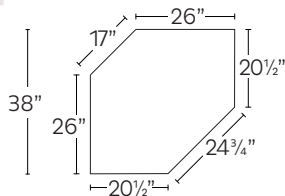

CORNER DESK GROUP CONFIGURATIONS

ANY TWO CABINETS

CORNER DESK ADDITION

30"H x 38"W x 20½"D.

•M0629