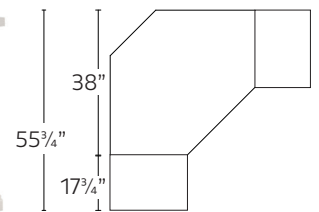

Finished on three visible sides and designed to stand against a wall.
30"H x 66"W x 20½"D.

•M0263

GLASS TOPPER FOR STANDARD DESK

For extra protection glass toppers are available.
1/4" H x 66"W x 20½"D.

•M0637

CORNER DESK GROUP CONFIGURATIONS

ANY TWO CABINETS

CORNER DESK ADDITION

30"H x 38"W x 20½"D.

•M0629

CORNER DESK GROUP - SMALL

30"H x 55¾"W x 20½"D.

•M0266