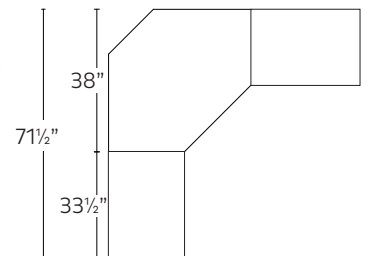

TIP

Add a corner work surface to your credenzas to create a corner desk.

CORNER DESK GROUP - LARGE

30"H x 71½"W x 20½"D.

•M0267