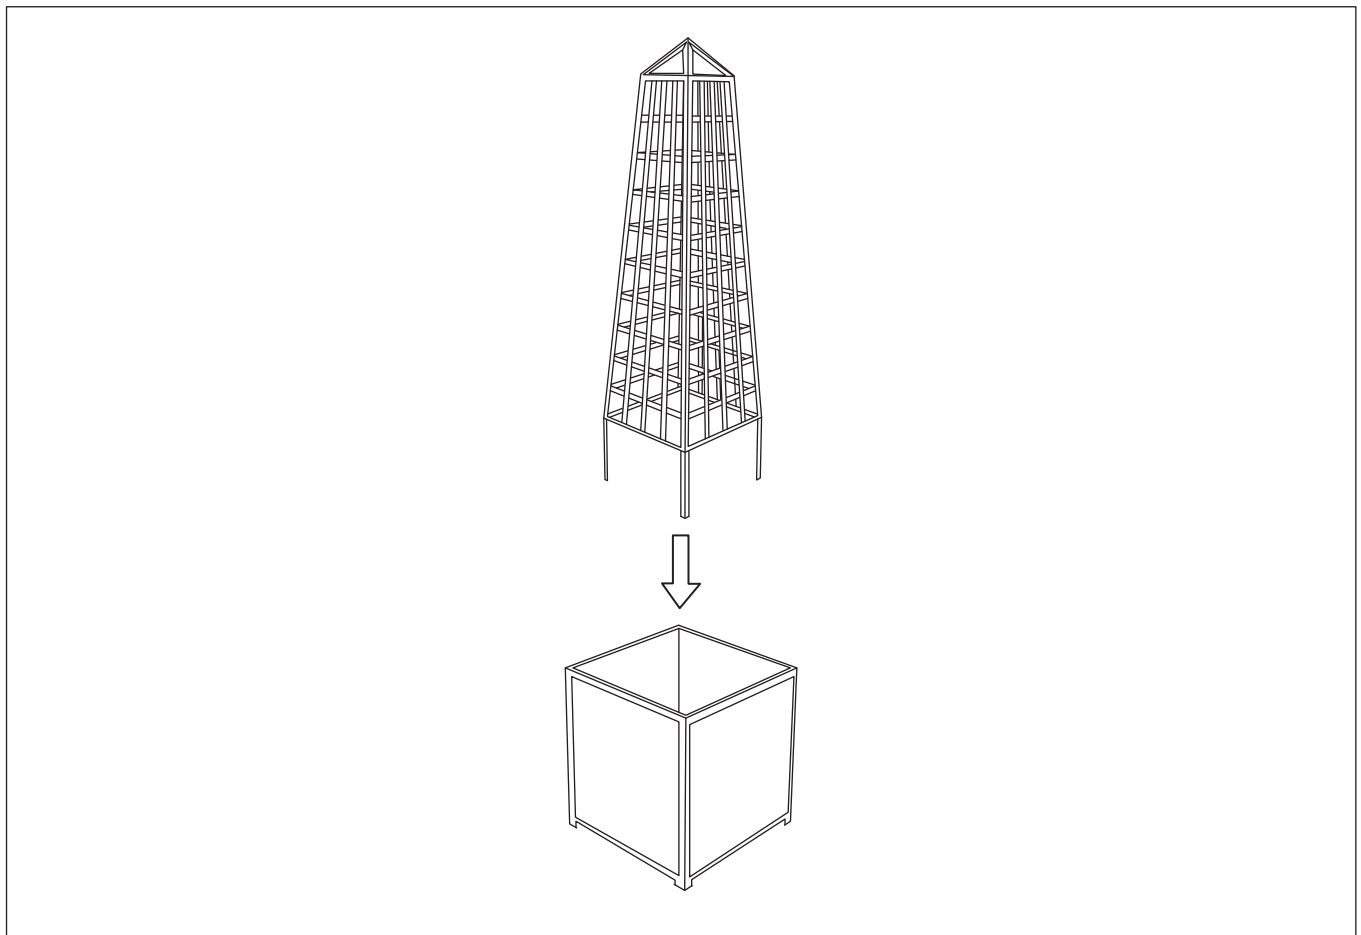

PRODUCT NAME: BW Obelisk Trellis

ITEM NUMBER: JM070

DIMENSIONS OF ITEM ASSEMBLED: 57.5"H x 14.5"W x 14.5"D

PRODUCTS ARE NOT INTENDED
FOR COMMERCIAL USE.
UPDATE: (MONTH/DAY/YEAR)

MADE IN CHINA
Page 1 of 2

Ltr.	Qty.	Components
A	1	
B	1	

STEP 1: Fill the Planter (B) with soil and add your plants. Insert the Trellis (A) into the soil filled Planter.

Clean & Care:

DO NOT use acid or alkaline washing liquid to clean this item.